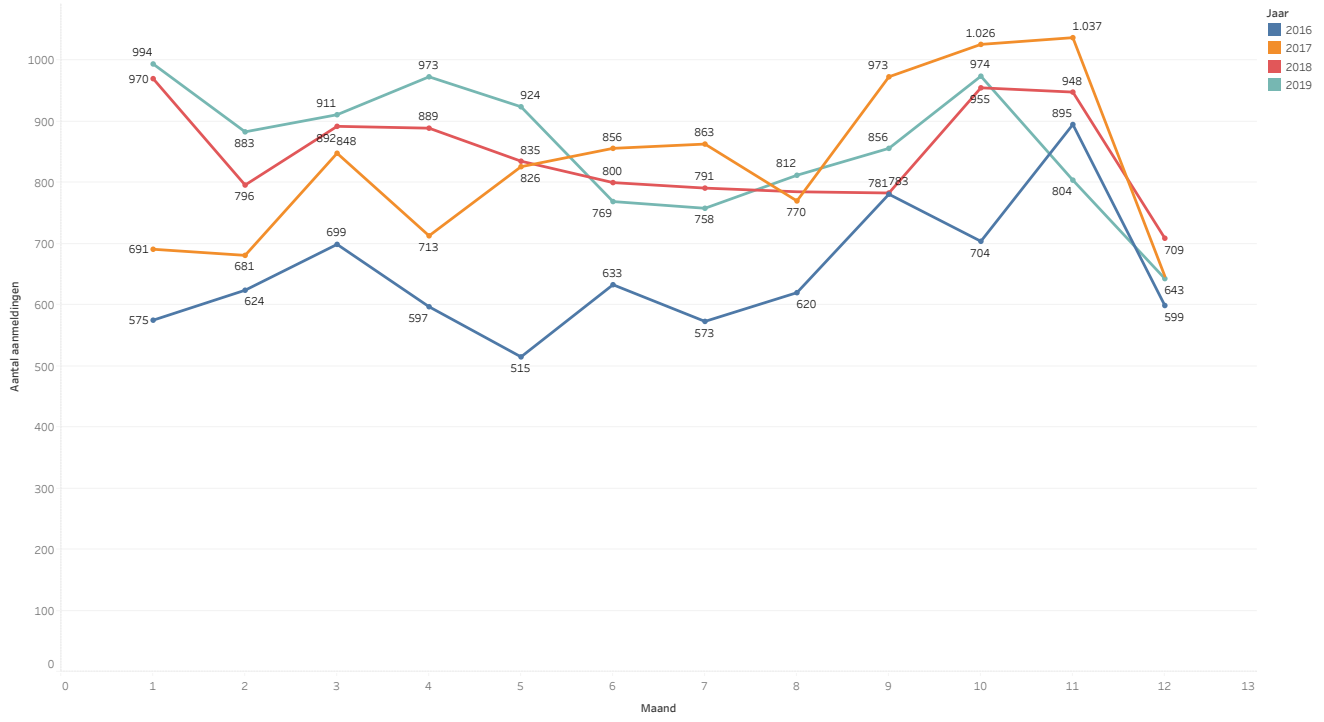

Aanmeldingen stadsbreed

The trend of distinct count of Aanmeldnummer for Aanmelddatum Month. Color shows details about Aanmelddatum Year. The view is filtered on Aanmelddatum Year, which keeps 2016, 2017, 2018 and 2019.